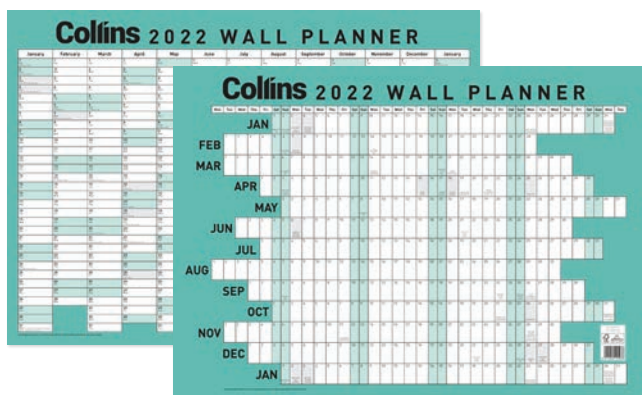

2022 Collins Executive Desk Pad

A2 landscape. 2 years to view, 2022/2023 calendars, appointment and message columns. Padded at head.

- 441053 Executive Desk Pad 2022/2023

2022 Collins Wall Planners Laminated

2022 Collins Wall Planners Unlaminated

13 months to view. Double-sided: one with months along the top and days down the side, the other with days along the top and months down the side. 250gsm board.

438174	700x990mm Supplied in Tubes of 5, Blue
436108	700x990mm Supplied in Display of 25, Blue
438175	A2 Supplied in Tubes of 5, Green
436096	A2 Supplied in Display of 25, Green
438176	A3 Supplied as Single, Orange